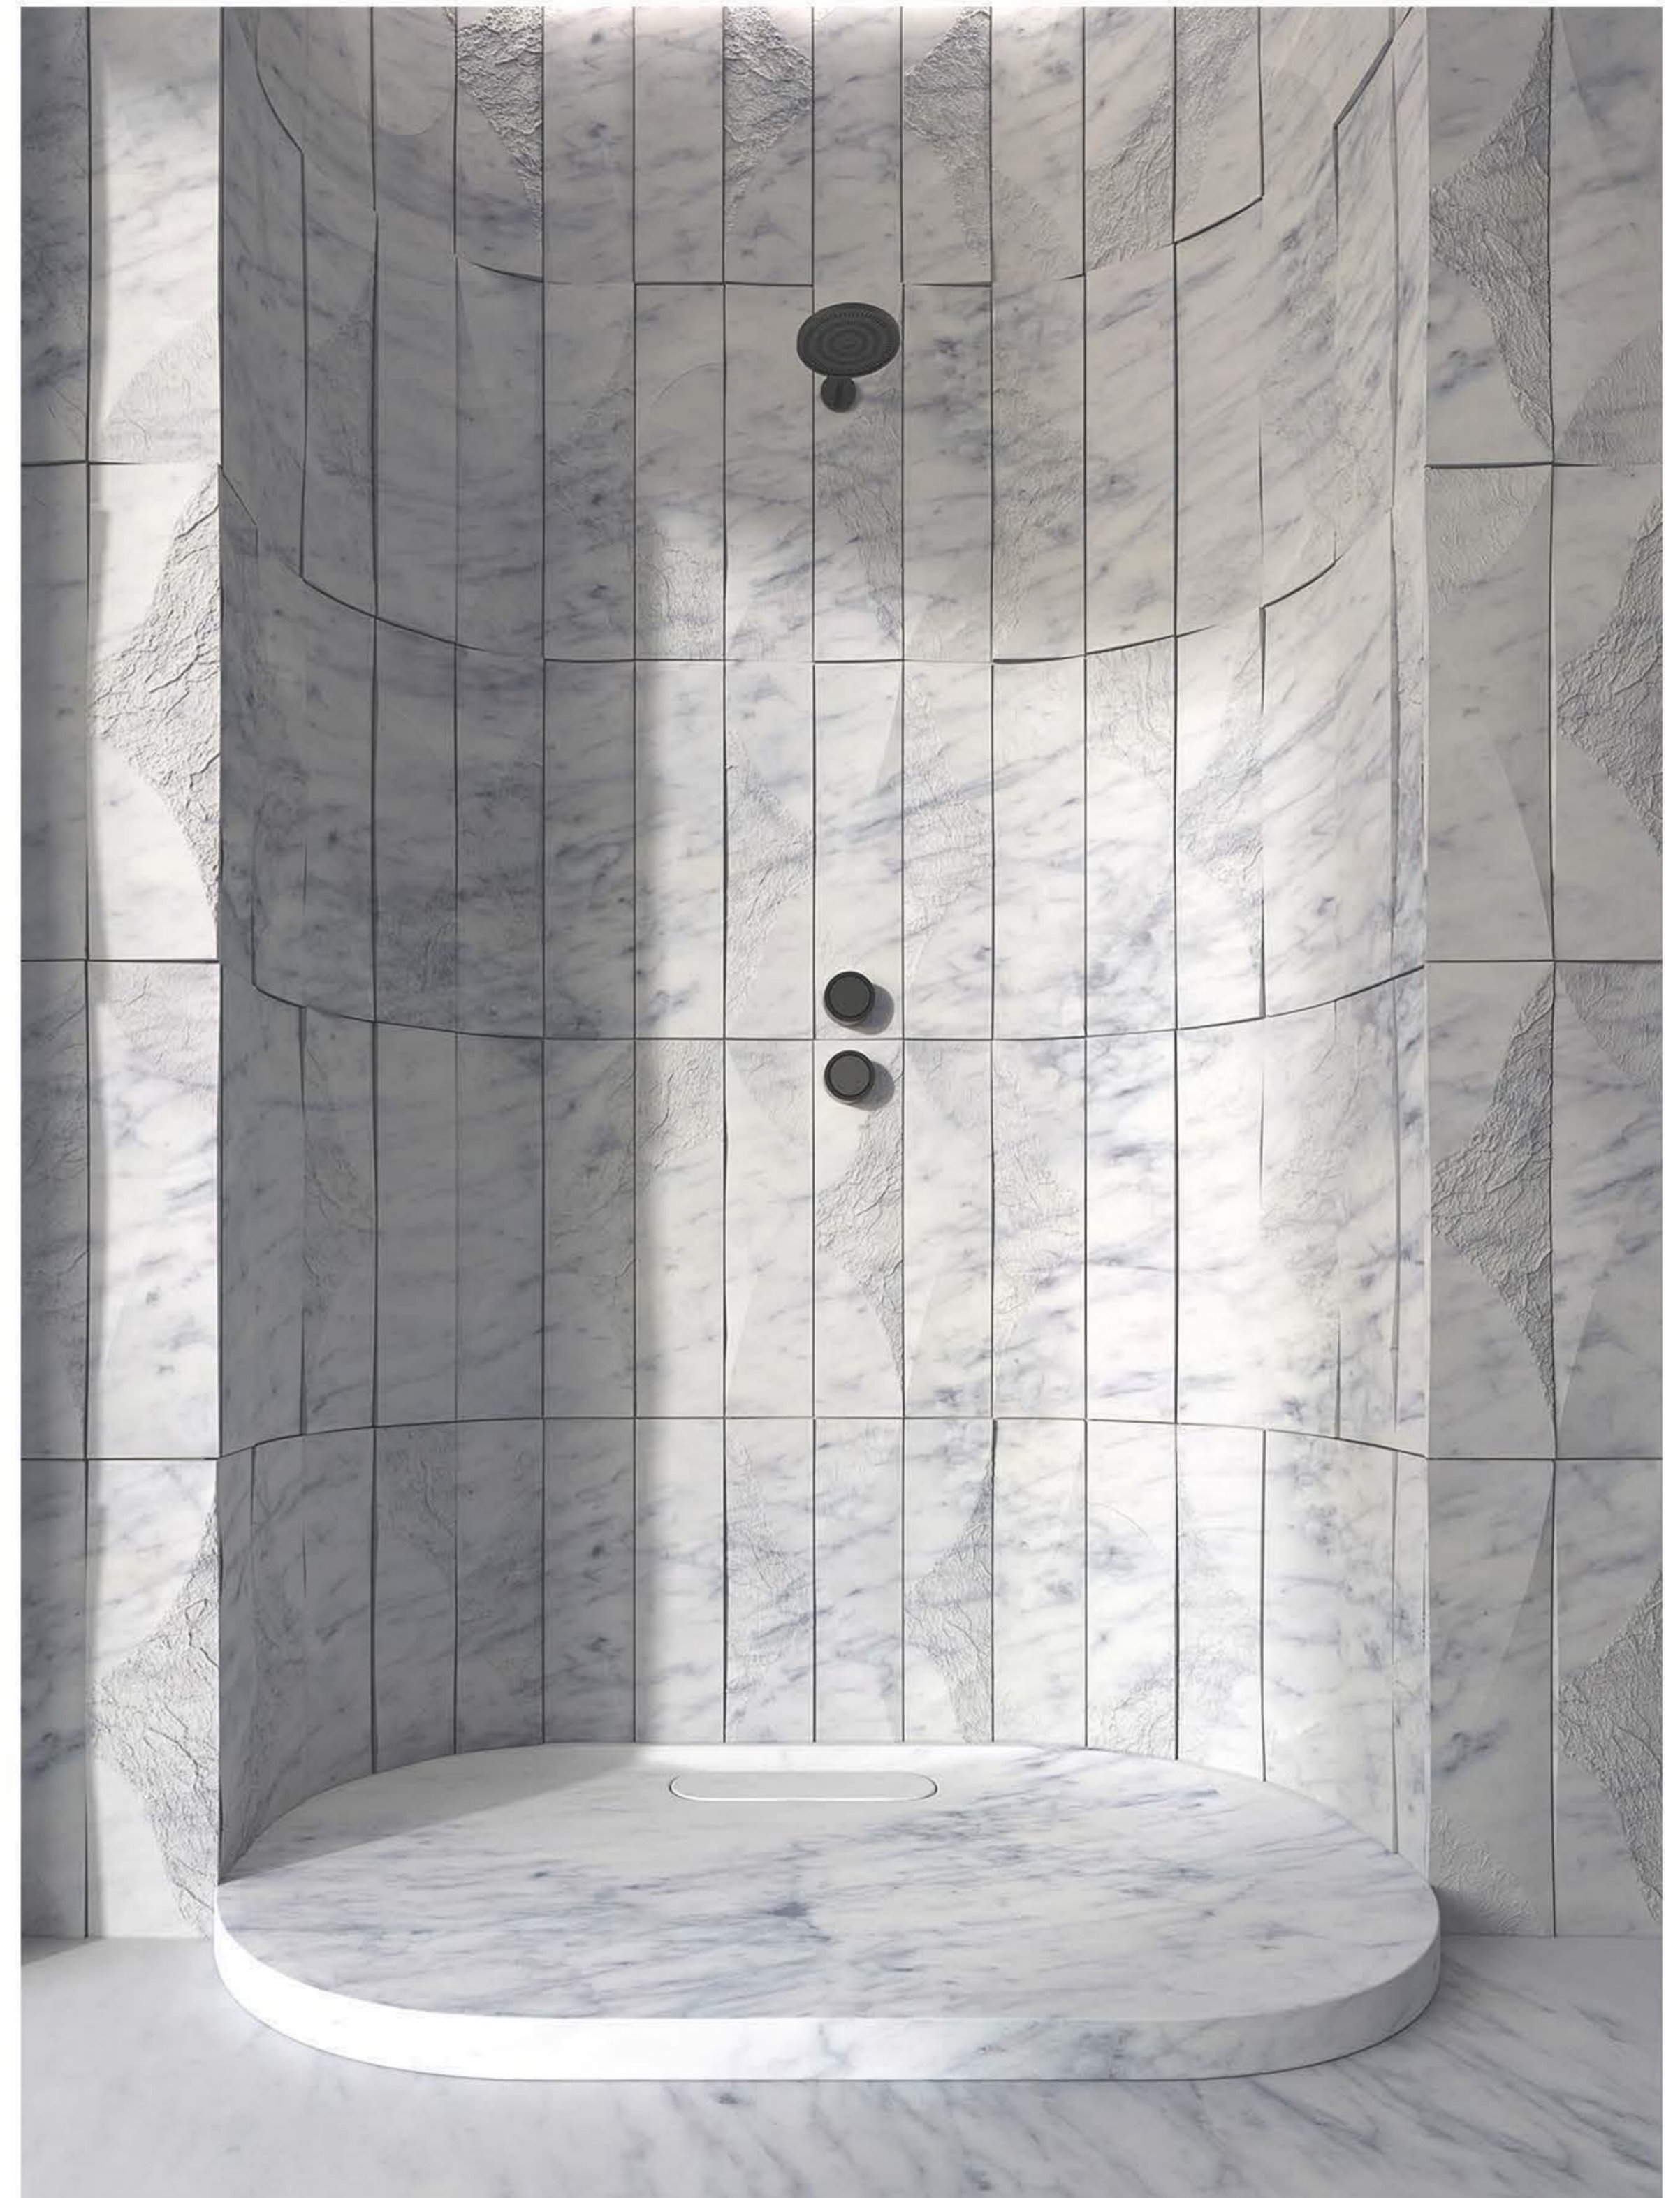

SHOWER TRAY / FLOAT

BEB-FT-ST-OS-LH

BATH

DIMENSIONS

60" X 36" X 3"

MATERIAL

LAVENDER HUE

WEIGHT

496 LBS

AVAILABLE IN

TAJ WHITE
MARBLE

LAVENDER
HUE

VENATO
BEIGE

GUATEMALA
GREEN

BLACK WAVE
MARBLE