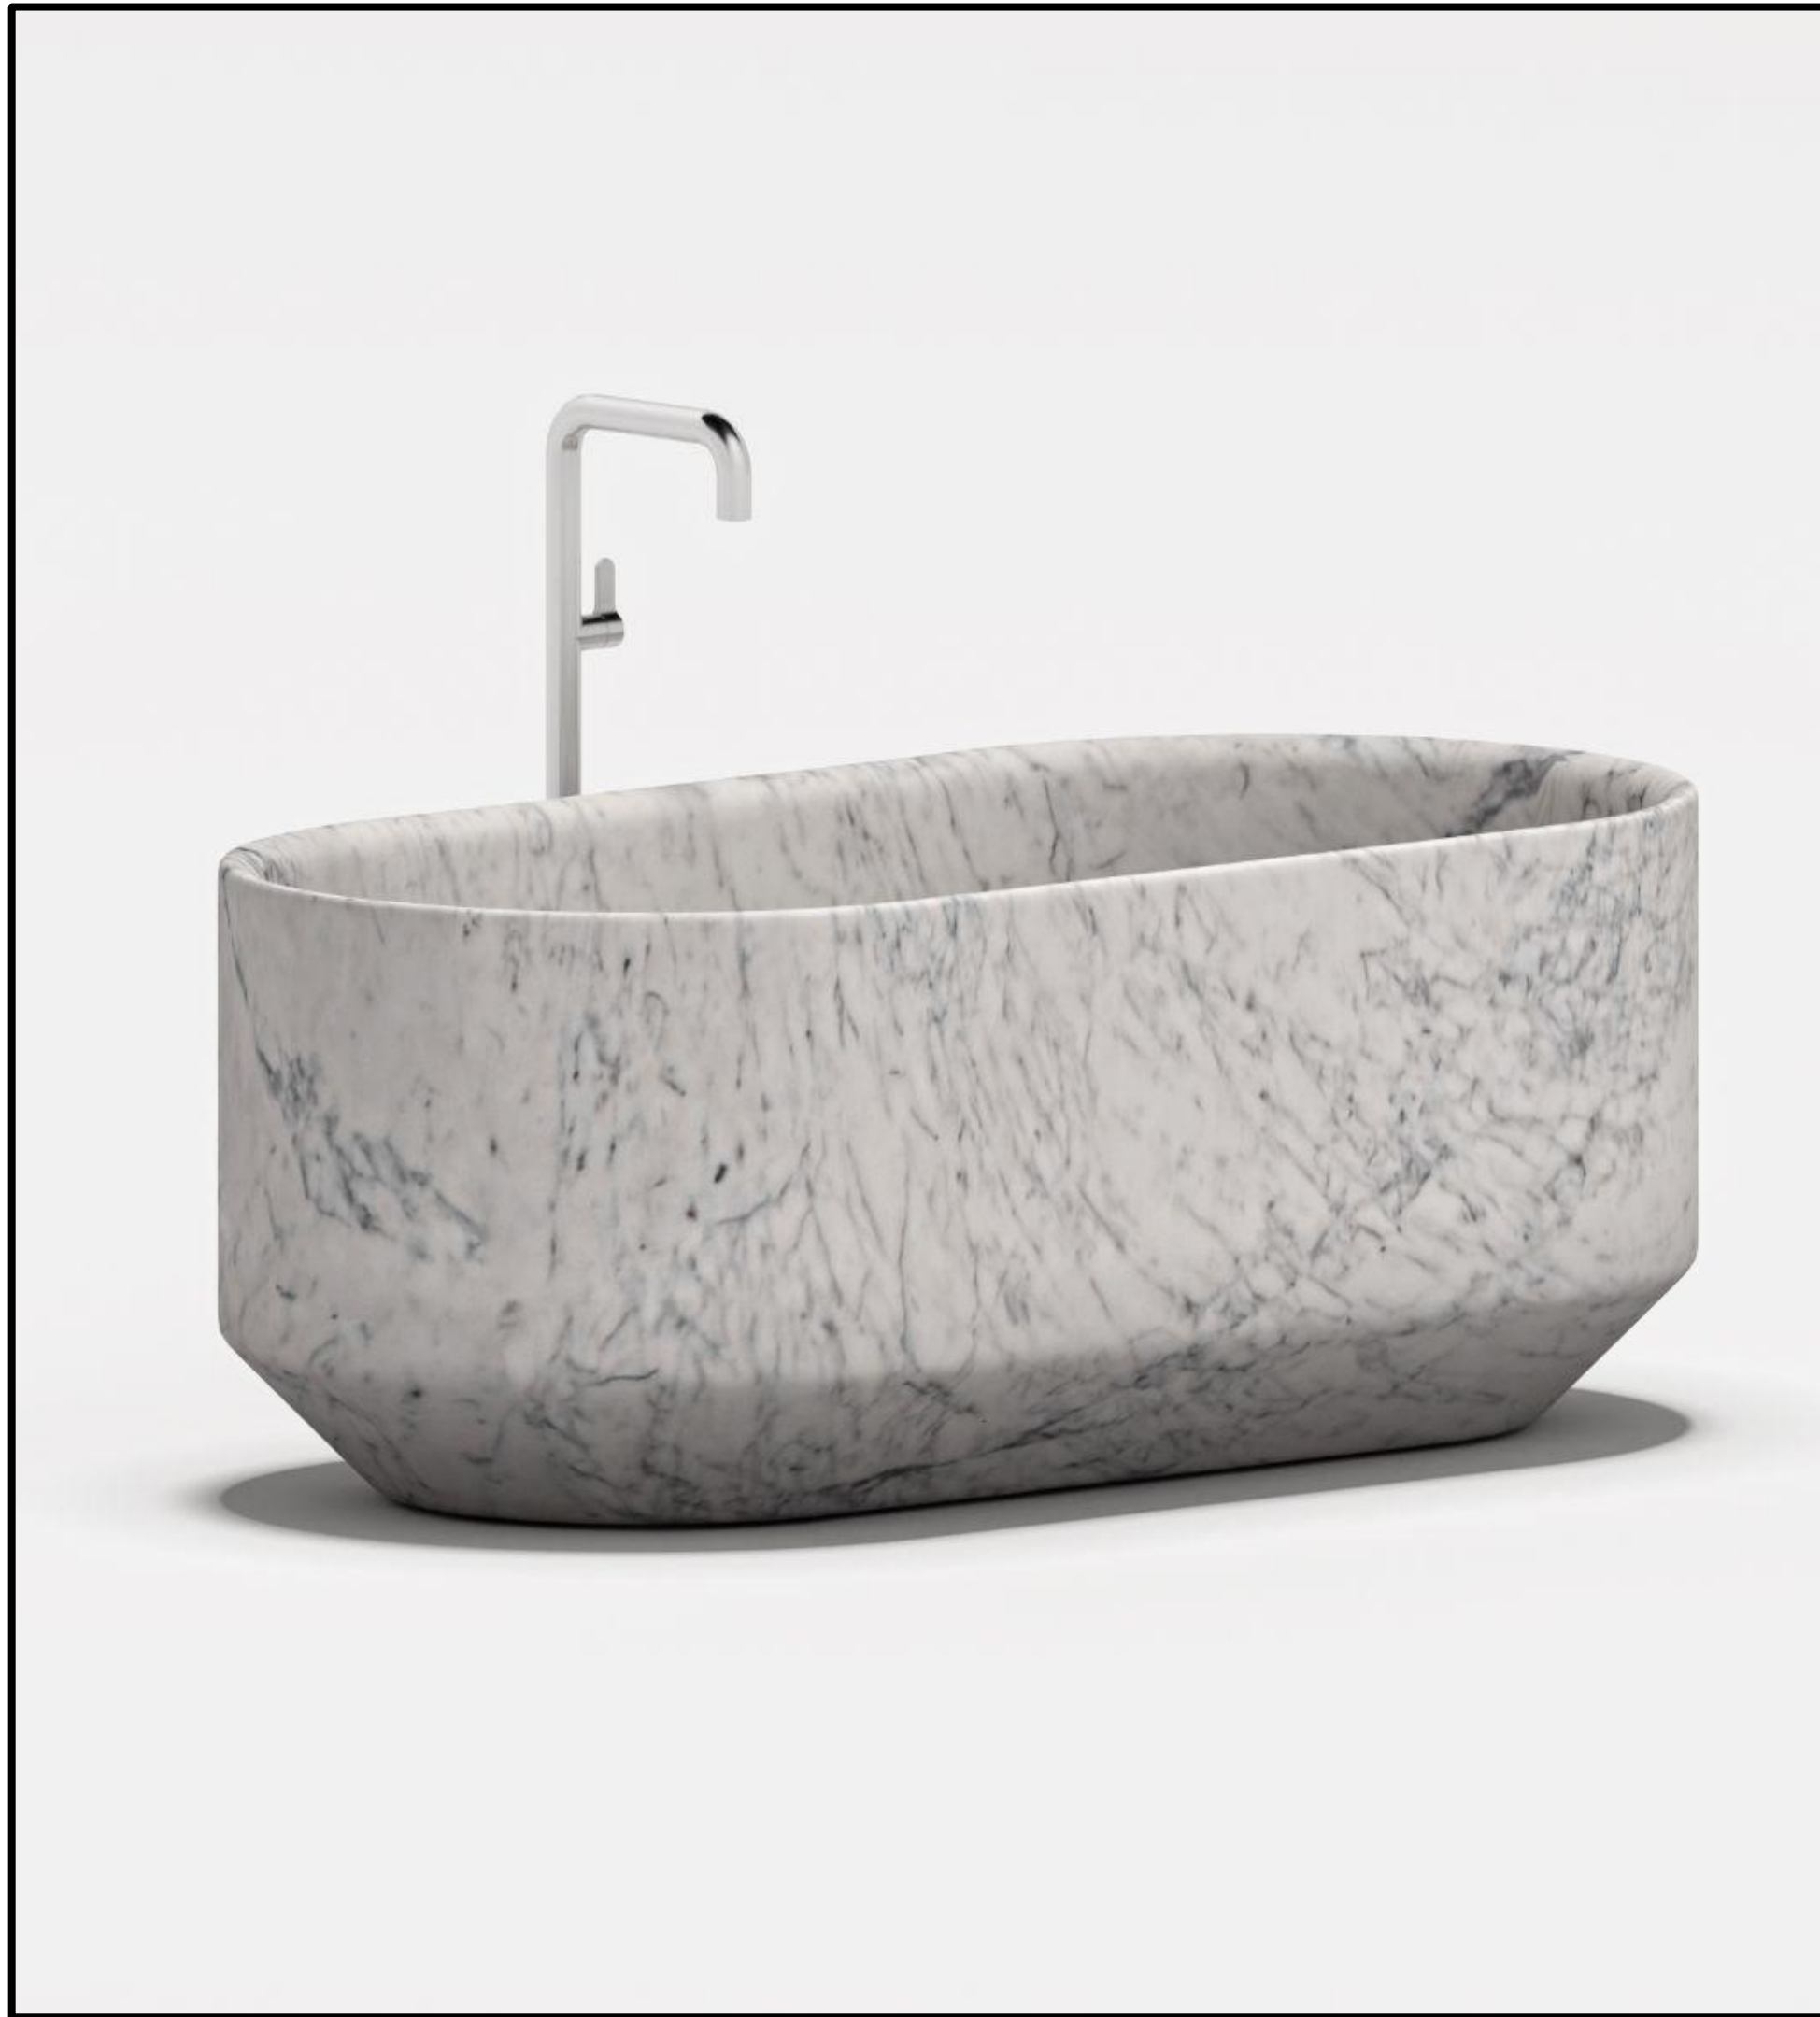

borrowed earth

BEC BATHROOM COLLECTIONS

## FLOAT SERIES

1. Monolithic Tub
2. Freestanding Basin
3. Integrated Vanity
4. Over-the-counter Sink
5. Shower Tray
6. Bench

**MONOLITHIC TUB / FLOAT**  
BEB-FT-MT-LG-LH

BATH

**DIMENSIONS**

72 1/8" X 36" X 22 3/8"