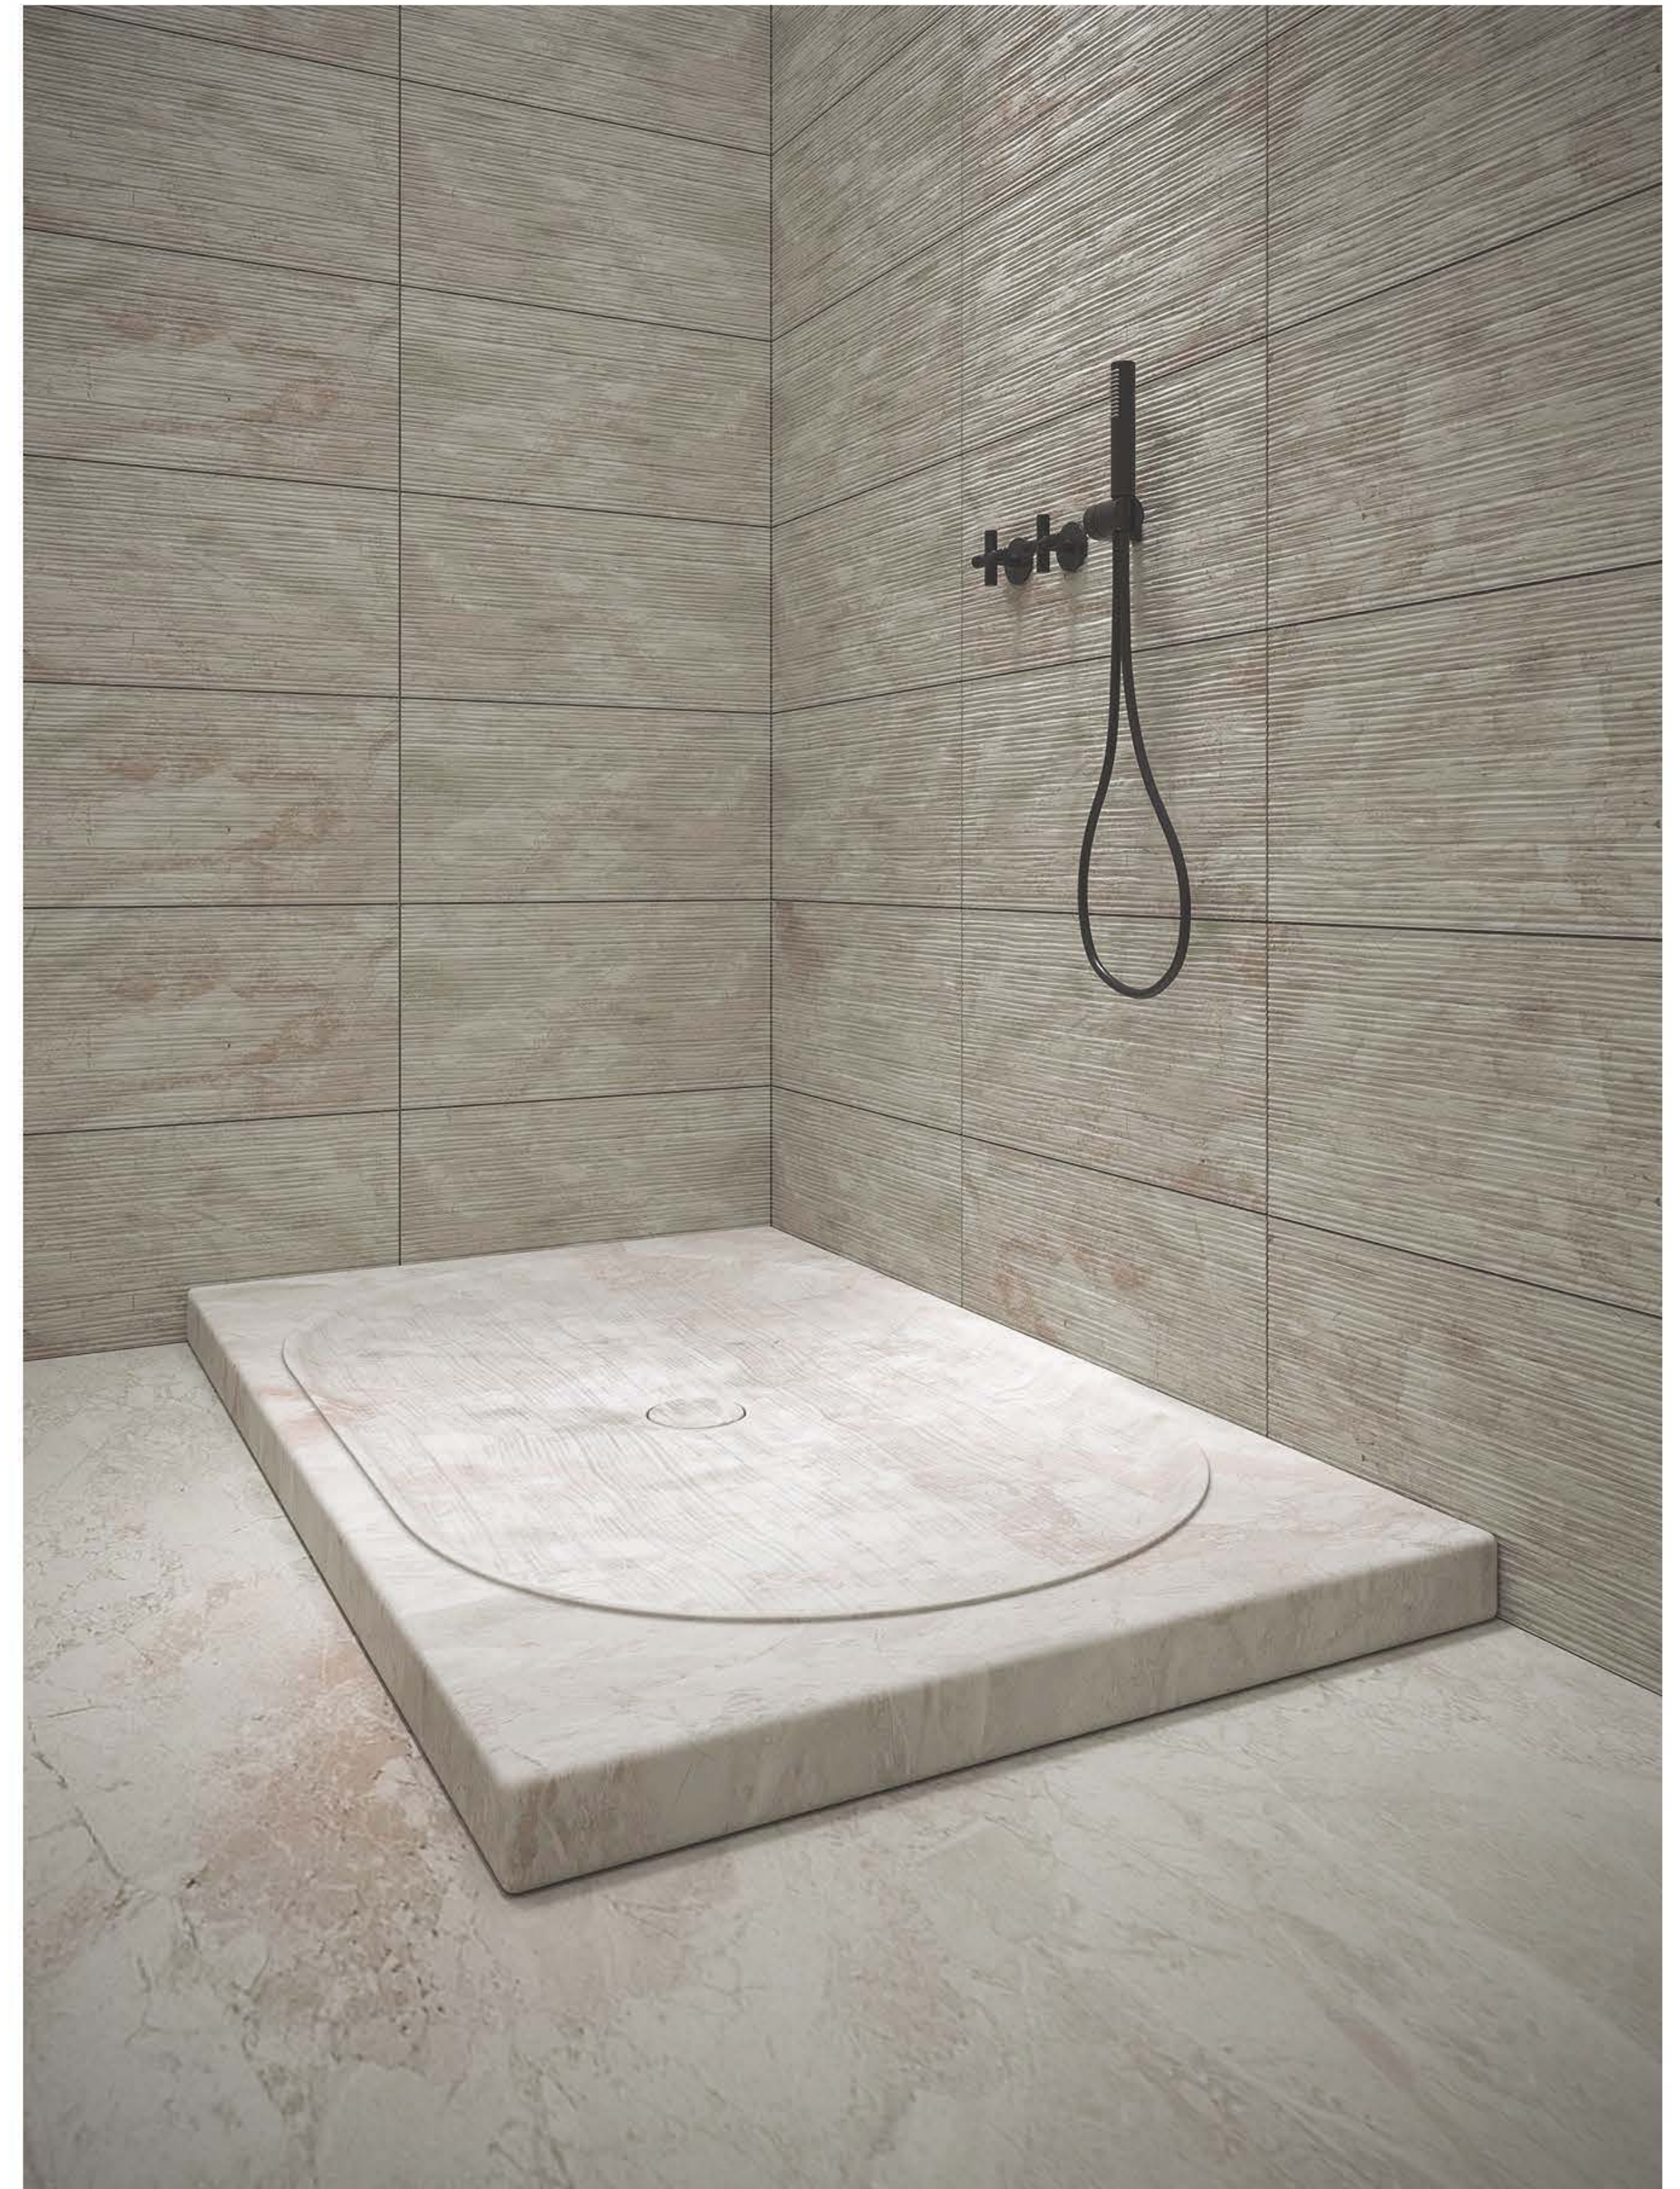

SHOWER TRAY / STRATA

BEB-ST-ST-OS-VB

BATH

DIMENSIONS

60" X 36" X 3"

MATERIAL

VENATO BEIGE

WEIGHT

522 LBS

AVAILABLE IN

TAJ WHITE MARBLE   LAVENDER HUE   VENATO BEIGE   GUATEMALA GREEN   BLACK WAVE MARBLE