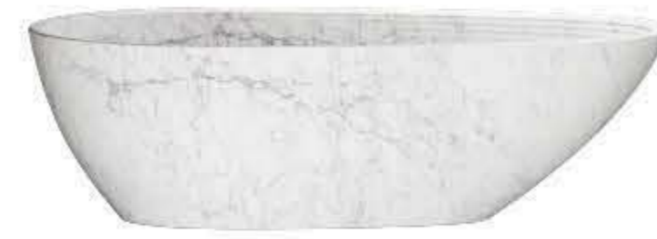

borrowed earth

BEC BATHROOM COLLECTIONS

CONTINUUM

SERIES

A blend of fluid, uninterrupted shapes with smooth, curved surfaces. The series celebrates continuity and flow, making each piece a harmonious extension of the natural elements from which it is crafted.

borrowed earth

PRODUCTS

MONOLITHIC
TUB

OVER THE
COUNTER BASIN

INTEGRATED
VANITY

MATERIALS

TAJ WHITE
MARBLE

LAVENDER
HUE

VENATO
BEIGE

GUATEMALA
GREEN

BLACK WAVE
MARBLE

INTEGRATED VANITY / CONTINUUM

BEB-CN-IV-MD-BW

BATH

DIMENSIONS

65 3/8" X 22 1/4" X 4 3/4"