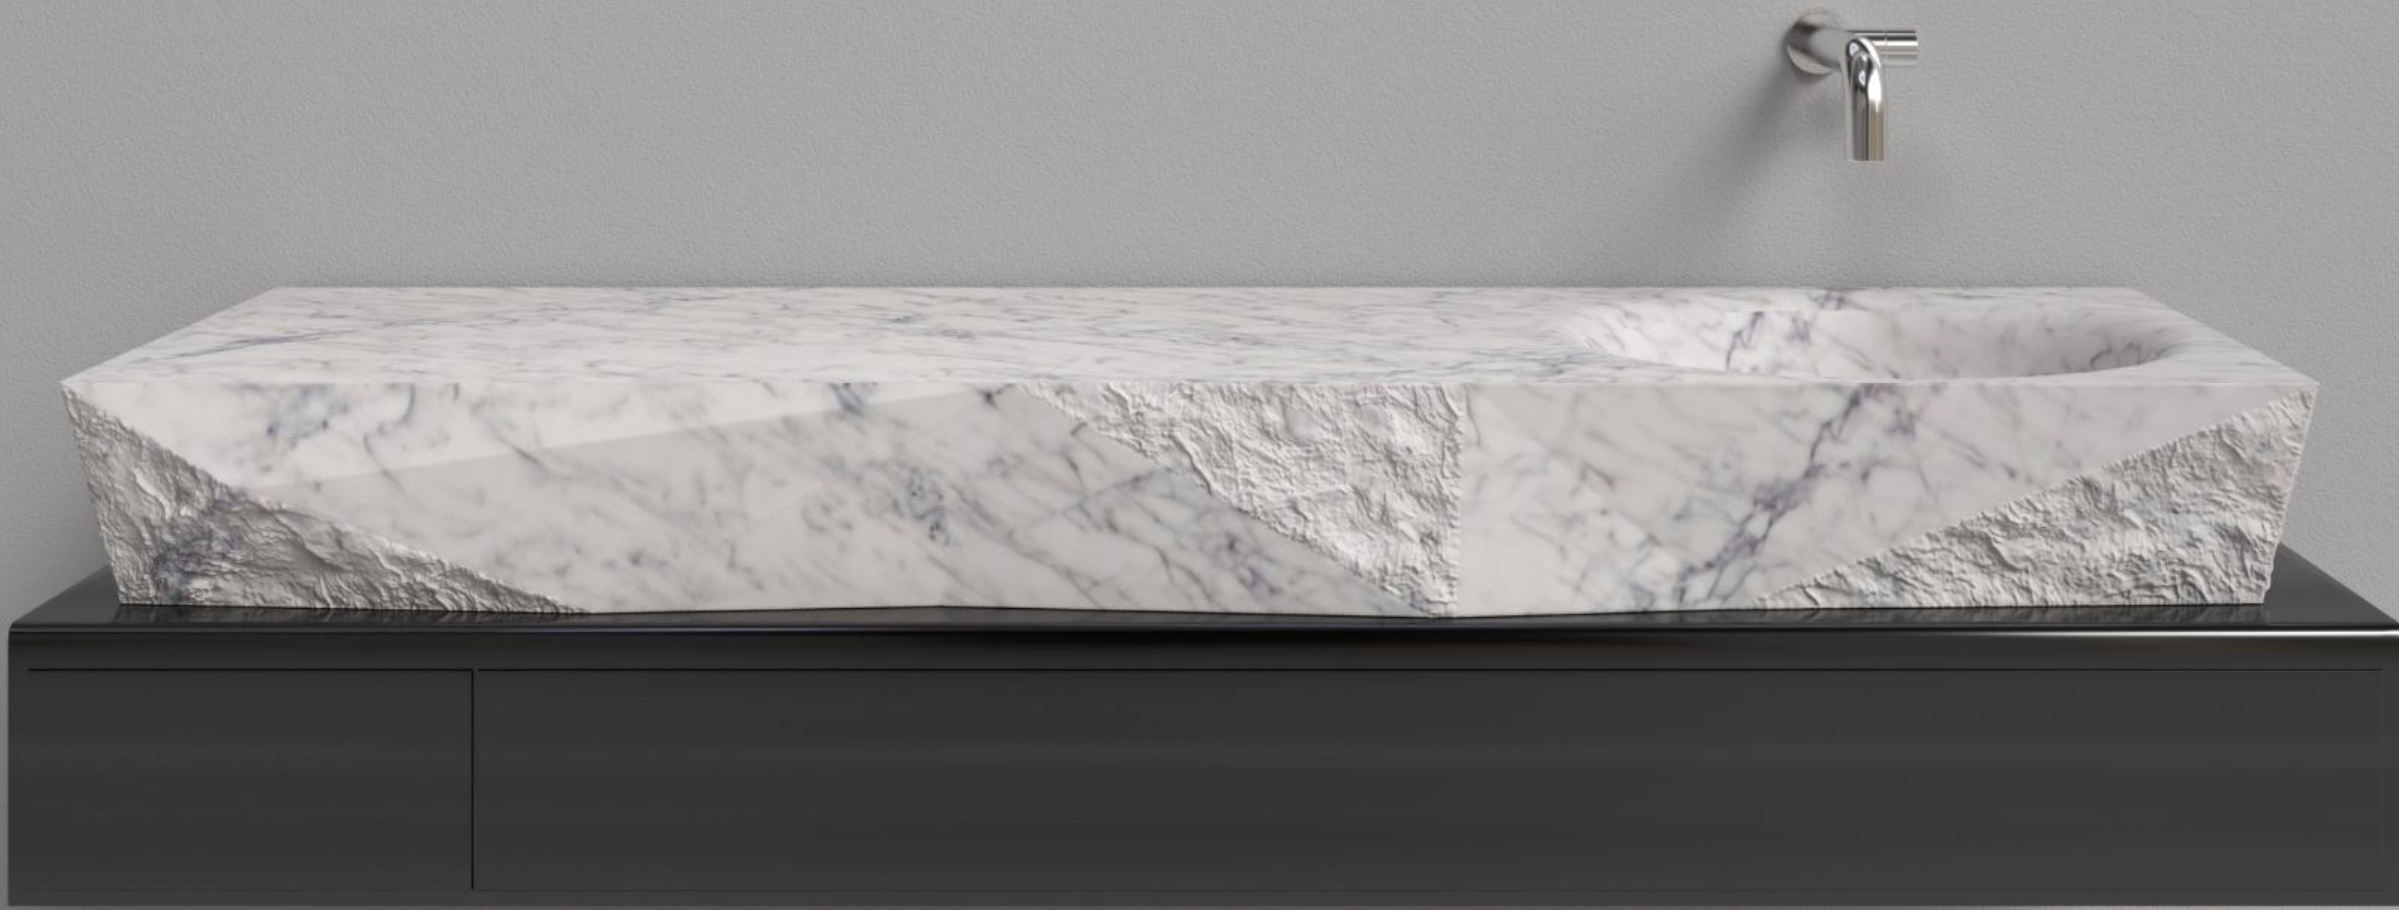

BATHROOM COLLECTIONS

GEODE SERIES / INTEGRATED VANITY / DIMENSION **60" X 22" X 6"**

TOTAL VOLUME = 0.04CUM

TOTAL WEIGHT= 237.6lbs

WATER VOLUME = 0.013CUM =13L

borrowed earth